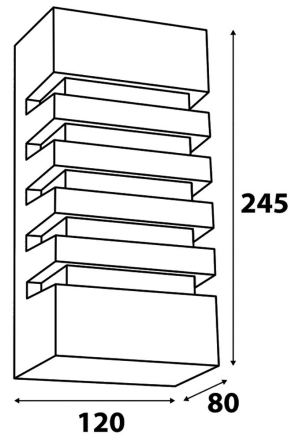

AGRILLA CCT

Decorative Outdoor LED Wall Light

The Agrilla Outdoor LED Wall Light is made from a corrosion-resistant aluminium frame available in either a powder-coated black or white finish.

Specifications

Dimensions

Options & Accessories

White

Black

Order Code

Colour Finish

LA30

324 Black