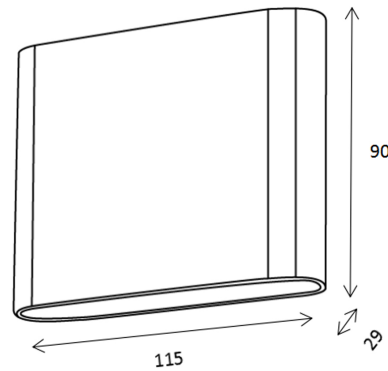

Options & Accessories

Order Code

Colour Finish

LA30

304 Black

305 White

Read more