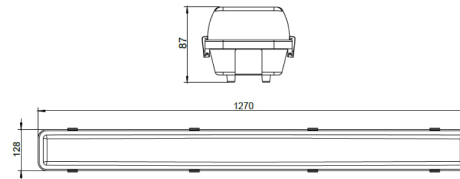

Specifications

Wattage	40W
Emergency Wattage	6W
Emergency Classification	C0:D63, C90:D20
Battery Type	Li-Ion 3.7VDC 1800mAh
Recharge Time	24 Hours
Ingress Protection	IP65
Temperature	3000K 4000K 5700K
Lumen Output	4000lm
Beam Angle	100°
CRI Rating	> 80
IK Rating	IK10
Light Source	SMD LED
Dimmable	No
Input Voltage	200-240VAC @ 50Hz
Warranty	3 Years**

**12 month warranty for battery

Dimensions

Options & Accessories

Sensor Kit

Order Code LA80205

Read more