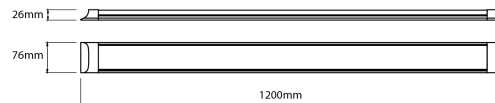

BEAMA 40

LED Slimline Batten

The Beama series is a modern, ultra slimline LED batten light. At just 26mm deep, the Beama offers up to 3500 lumen output with a tri-colour changing feature which allows you to switch between 3000K, 4200K, and 6000K.

Specifications

Wattage	40W
Ingress Protection	IP20
Temperature	3000K 4200K 6000K
Lumen Output	3150lm 3300lm 3500lm
Beam Angle	160°
CRI Rating	> 80
Light Source	SMD LED
Dimmable	No
Input Voltage	200-240VAC @ 50Hz
Warranty	3 Years

Dimensions

Order Code LA80100