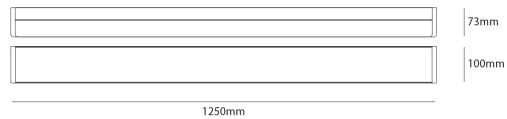

Dimensions