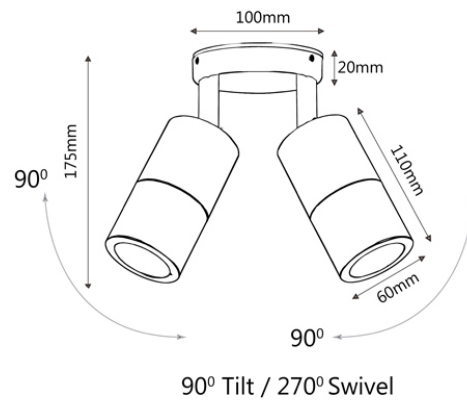

CANTINO A2

Outdoor Adjustable Wall Light

The Cantino Adjustable Outdoor Wall Light is an 2 Light wall light made from a corrosion-resistant aluminium frame available in either a powder-coated black or titanium finish.

Specifications

Lamp Type	2x GU10
Wattage	2x 35W Max
Input Voltage	220-240VAC @ 50/60Hz
Ingress Rating	IP65
Warranty	3 Years

Dimensions

Options & Accessories

Titanium

White

Black

Order Code

Finish

LA30

216 Black

217 Titanium

218 White