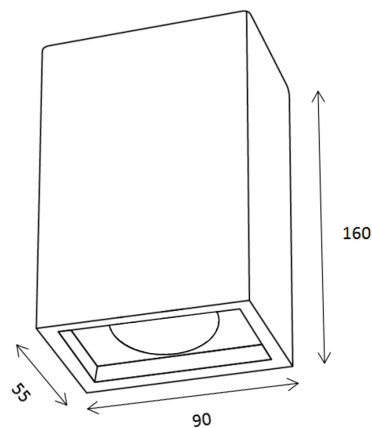

COMO CCT

Decorative Outdoor LED Wall Light

The Como Outdoor LED Wall Light is made from a corrosion-resistant aluminium frame available in either a powder-coated black or white finish. The Como comes with two precision-cut clear glass at the top and bottom to allow light to adequately shine through.

Dimensions

Options & Accessories

White

Black

Order Code

Colour Finish

LA30

302 Black