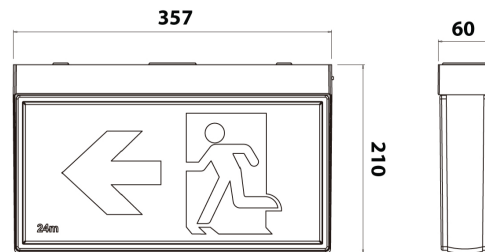

DEFENDER

Surface Mounted Emergency Exit Sign

The Defender LED Emergency Exit Sign is a general purpose, double-sided interior wall or ceiling mounted sign for use at doorways, stairways, corridors and intersections on an emergency escape route.

Specifications

Input Voltage	220-240VAC @ 50/60Hz
Emergency Classification	C0:D2.5, C90:D2
Viewing Distance	24 Metres
Mounting Location	Wall / Ceiling
Charge Duration	16 Hours
Discharge Duration	2 Hours
System Power	1W
Dimmable	No
Operation Mode	Maintained
Warranty	3 Year Warranty
Battery Type	LiFePO4

Dimensions

Order Code

Frame Colour

LA42

002 White

003 Black

Read more