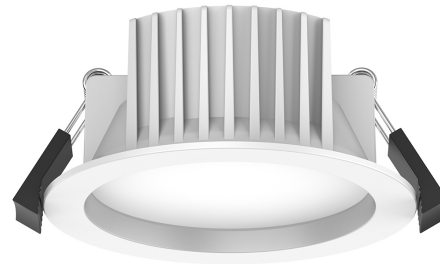

DESTRO 8W

LED Dimmable Downlight

The Destro LED Downlight is an economical downlight solution for indoor & outdoor undercover environments carrying features such as tri-colour technology, low-glare recessed frame, wide 90° beam angle, and high colour rendering index of over 80.

Specifications

Power	8W
Light Source	SMD LED
Colour Temperature	3000K Warm White 4000K Cool White 5700K Daylight
Lumens	851lm
CRI	>80
Beam Angle	90°
Ingress Rating	IP54
Driver	Integral
Insulation Rating	IC4
Cutout	90-100mm
Frame Size	114mm
Lifetime	50,000 Hours
Voltage Input	220-240VAC @ 50/50Hz
Warranty	3 Years

Dimensions

Order Code LA20100