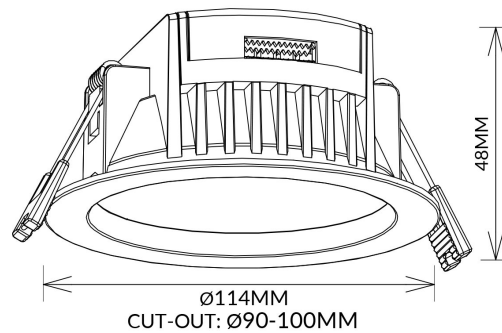

DESTRO 8W

LED Dimmable Downlight

The Destro LED Downlight is an economical downlight solution for indoor & outdoor undercover environments carrying features such as tri-colour technology, low-glare recessed frame, wide 90° beam angle, and high colour rendering index of over 80.

Specifications

Power	8W
Light Source	SMD LED
Colour Temperature	3000K Warm White 4000K Cool White 5700K Daylight
Lumens	851lm
CRI	>80
Beam Angle	90°
Ingress Rating	IP54
Driver	Integral
Insulation Rating	IC4
Cutout	90-100mm
Frame Size	114mm
Lifetime	50,000 Hours
Voltage Input	220-240VAC @ 50/50Hz
Warranty	3 Years

Dimensions

Order Code LA20100