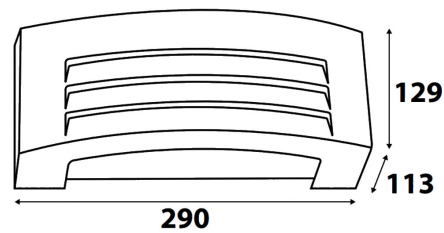

Dimensions

Options & Accessories

Black

White

Order Code

Colour Finish

LA30

330 Black