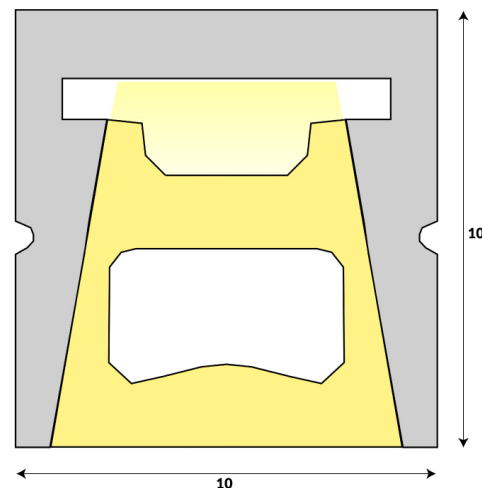

### Specifications

Wattage	9.6W Per M
Lumen Output	636 Lm Per M
Colour Temperature	3000K   4000K
CRI Rating	> 90
Voltage	12V DC
Dimming	Yes
Cut Interval	21mm
Width	10mm
Height	10mm
Max Length	5 Metre Run
Lifespan	> 50,000 Hours
Side Flex Radius	350mm
Top Flex Radius	180mm
Warranty	3 Years

### Dimensions