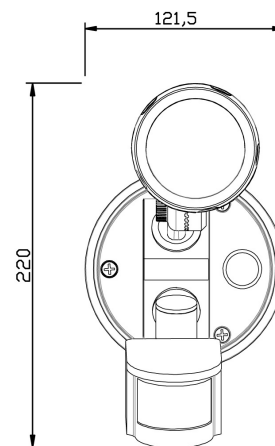

Dimensions

Options & Accessories

White

Order Code

Frame Finish

LA31

104 Black

105 White