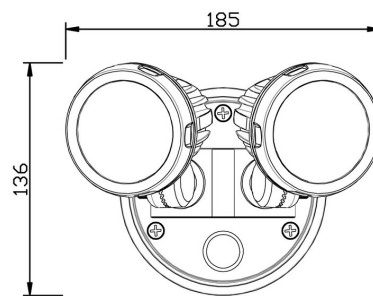

### Specifications

System Power	30W
Voltage Input	220 - 240VAC @ 50/60Hz
Colour Temperature	3000K / 4000K / 5700K Tri-Colour
Light Beam Angle	120°
Dimmable	No
Driver	Built In
Ingress Rating	IP65
CRI Rating	CRI >80
Light Source	COB LED
Warranty	3 Year Warranty

### Dimensions