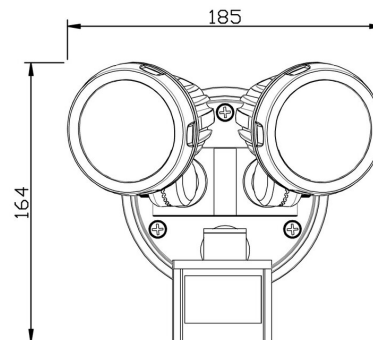

FORTEZZA 30S

LED Outdoor Spotlight

The Fortezza Series is a robust and stylish lighting solution for your outdoor environment.

Specifications

System Power	30W
Voltage Input	220 - 240VAC @ 50/60Hz
Colour Temperature	3000K / 4000K / 5700K Tri-Colour
Light Beam Angle	120°
Dimmable	No
Driver	Built In
Ingress Rating	IP65
CRI Rating	CRI >80
Light Source	COB LED
Detection Range	180° @ 10M
Manual Override	Yes
Warranty	3 Year Warranty

Dimensions

Options & Accessories

White

Order Code

Frame Finish

LA31

100 Black

101 White