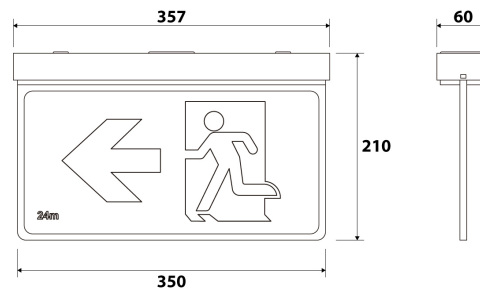

Options & Accessories

Order Code	Frame Colour
LA42	
	005 White
	006 Black