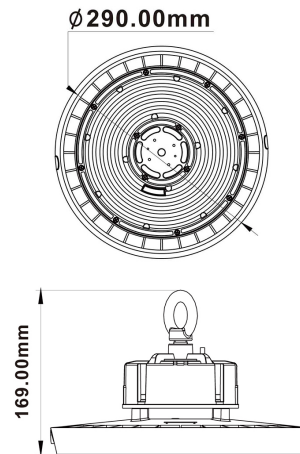

HIGLOW 150

LED Highbay Light

The Higlow 150W is an Industrial Quality Highbay. Installation is quick and effortless with the Lampada 3m height adjustable wire suspension kit included with every Highbay.

Specifications

Wattage	150W
IP Rating	IP65
CRI Rating	80+
IK Rating	IK10
Optical	Anti-Glare Lense
Lighting Source	SMD LED
Lumen Output	19,500lm
Input Voltage	240v
Warranty	5 Years

Dimensions

Order Code Colour Temperature