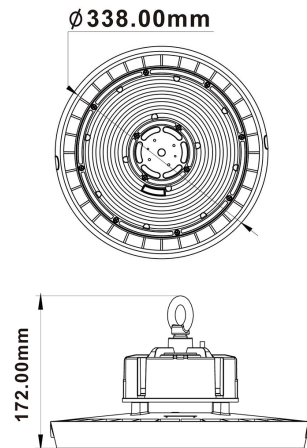

## HIGLOW 200

LED Highbay Light

The Higlow 200W is an Industrial Quality Highbay. Installation is quick and effortless with the supplied 3m height adjustable wire suspension kit.

### Dimensions