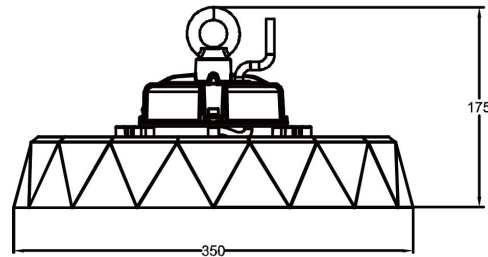

## HIGLOW II 200

LED High Bay

The Higlow 200W is an industrial quality highbay.

### Dimensions

Order Code LA90110