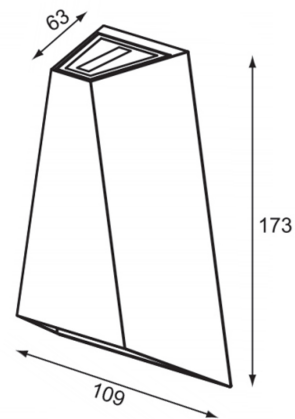

Options & Accessories

Order Code

Colour Finish

LA30

106 Black

107 White