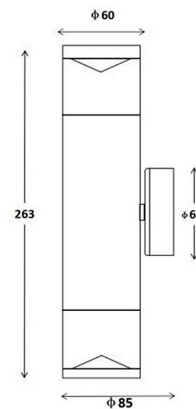

LAVINO F2

Outdoor Up/Down Wall Light

The Lavino Up & Down Outdoor Wall Light is an up/down wall light made from a corrosion-resistant aluminium frame with high grade Perspex reflector lenses to maximise illumination.

Specifications

Lamp Type	2x GU10
Wattage	2x 35W Max
Input Voltage	220-240VAC @ 50/60Hz
Ingress Rating	IP65
Warranty	3 Years

Dimensions

Options & Accessories

Titanium

White

Black

Order Code