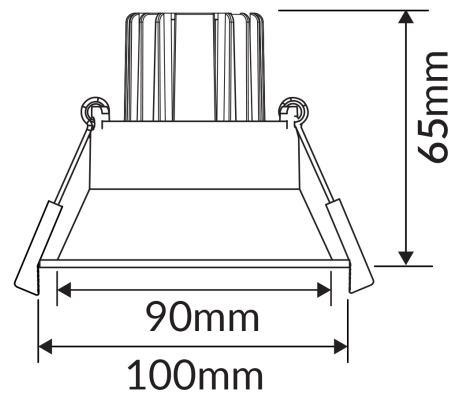

LUMINOSO 12W

LED Dimmable Downlight

The Luminoso 12W LED Downlight is one of our premium-grade LED downlights; built from the ground up for architectural applications

Specifications

Delviery Lumens	997 lm
System Power	12W
Input Voltage	220-240V @ 50/60Hz
Driver	External
Efficacy	83 lm/W
COB Brand	CREE
CRI	> 90
Lifetime	> 50,000 hours
Cut-Out	90-90mm
Beam Angle	60°
Ingress Protection	IP44
Frame Finish	Matte White Diecast
Dimmable	Yes
Warranty	7 Years

Dimensions

Order Code

Colour Temperature

LA20210

WW 3000K Warm White

CW 5000K Cool White