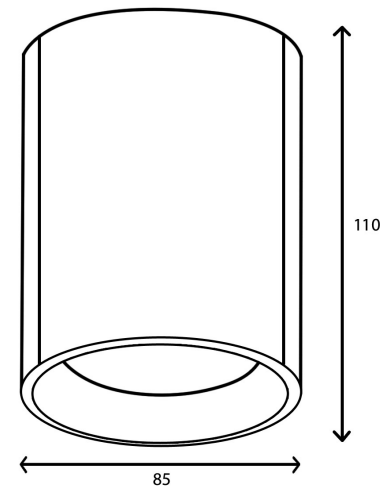

Dimensions

Options & Accessories

Order Code

Order Code	Dimming	Finish	Trim Colour	Suspension
LUNA10	☐	☐	☐	☐
	T TRIAC	BK Black	BK Black	SM None
	D DALI	WH White	WH White	BS Black
			GD Gold	WS White

Read more