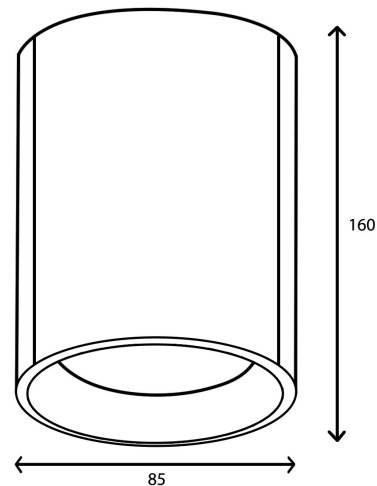

Dimensions

Options & Accessories

Order Code

Order Code	Dimming	Finish	Trim Colour	Suspension
LUNA25	☐	☐	☐	☐
	T TRIAC	BK Black	BK Black	SM None
	D DALI	WH White	WH White	BS Black
			GD Gold	WS White

Read more