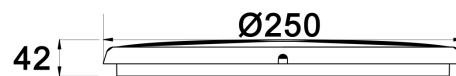

### Specifications

System Power	12W
CRI Rating	CRI >80
Ingress Rating	IP54
Lifetime	30,000 Hours
Lumen Output	1060lm - 1120lm
Voltage Input	240V
Warranty	5 Year Warranty
Dimmable	Yes
Optical	Frosted Diffuser
Light Beam Angle	120°
Colour Temperature	3000K / 4000K / 5000K Tri-Colour
Light Source	SMD LED
Driver	Integral

### Dimensions