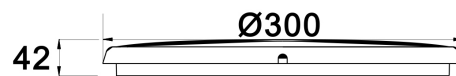

### Specifications

System Power	18W
CRI Rating	CRI >80
Ingress Rating	IP54
Lifetime	30,000 Hours
Lumen Output	1480lm - 1560lm
Voltage Input	240V
Warranty	5 Year Warranty
Dimmable	Yes
Optical	Frosted Diffuser
Light Beam Angle	120°
Colour Temperature	3000K / 4000K / 5000K Tri-Colour
Light Source	SMD LED
Driver	Integral

### Dimensions