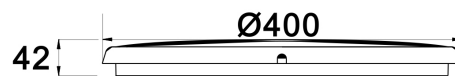

LOZZA 28W

28W LED Oyster

Specifications

System Power	28W
CRI Rating	CRI >80
Ingress Rating	IP54
Lifetime	30,000 Hours
Lumen Output	2400lm - 2580lm
Voltage Input.	240V
Warranty	5 Year Warranty
Dimmable	Yes
Optical	Frosted Diffuser
Light Beam Angle	120°
Colour Temperature	3000K / 4000K / 5000K ricolour
Light Source	SMD LED
Driver	Integral

Dimensions

Options & Accessories

White

Black

Order Code

Frame Finish

LA5010

2 White