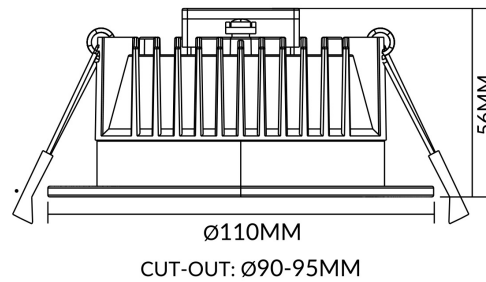

LUMINA

13W LED Downlight

Specifications

System Power	13W
System Power	IP44
CRI Rating	>80
Driver	External
Colour Temperature	50,000 Hours
Optical	Frost Diffuser
Lighting Source	SMD LED
Lumen Output	850 - 1060lm
Cutout	90mm
Dimmable	IC4
System Power	240V
Warranty	3 Years
Colour Temperature	3000K / 4000K / 5700K Tri-Colour

Dimensions

Options & Accessories

White

Black

Order Code

Frame Finish

LA201

06 Black