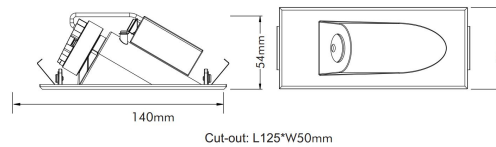

MICRO 3W

Niche Wall Light

The Micro Series is a modern and sleek recessed LED wall or step light, and is a great solution to most pathways and stairs, providing soft downward illumination to the desired walkway.

Specifications

System Power	3W
Voltage Input	230V AC
Light Source	COB
Colour Temperature	3000K - 4000K - 5000K CCT
Cutout	125mm x 50mm
Dimmable	Yes
Lifetime	> 40,000hrs
CRI Rating	>90
Ingress Rating	IP54
Beam Angle	Assymetric 25°
Warranty	3 Years

Dimensions

Order Code

Colour

LA0500

1 White

2 Black