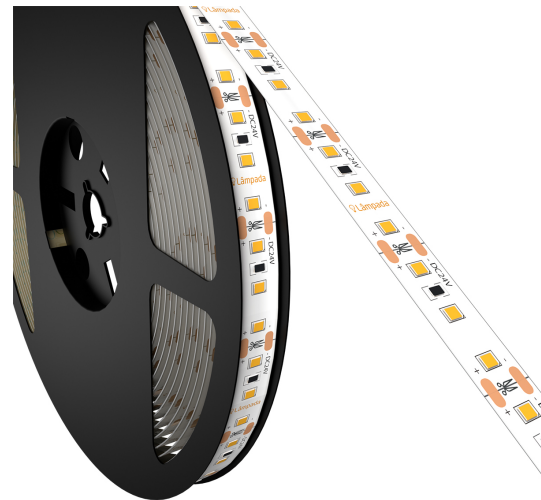

NANO II 9.6W

Premium 24V LED Strip Light

The Nano Series is a premium LED strip equipped with an industry-leading 24V Epistar SMD LEDs, and nano spray-coated for longevity. Perfect for use indoors and outdoor undercovered areas.

Specifications

Lumens	960 lm
LED's Per M	120
System Power	9.6 W/Metre
Input Voltage	24VDC
Driver	Not Included
Efficacy	100 lm/W
SMD Brand	EPISTAR
PCB	Double thickness
Beam Angle	120°
CRI	> 80
Lifetime	> 50,000 hours
Ingress Protection	IP44
Dimmable	Yes
Cut Length	50mm
Max Length	10 Metre Run
Warranty	5 Years**

Must be used with a suitable 24V DC LED Driver.
Must be installed on aluminium, or warranty void.

Order Code

Colour Temperature

LA69

- 470** 3000K Warm White
- 471** 4000K Cool White

Dimensions