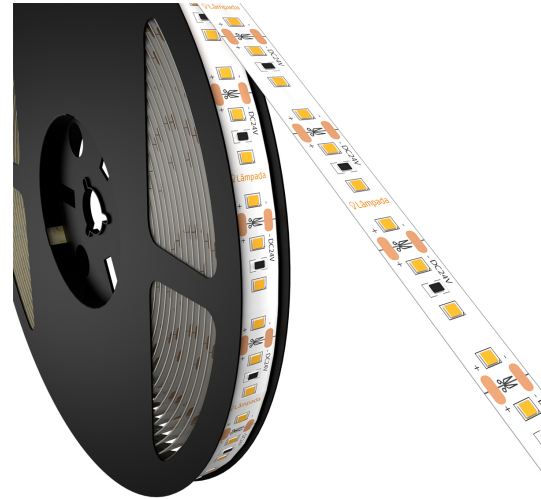

## NANO II 14.4W

Premium 24V LED Strip Light

The Nano Series is a premium LED strip equipped with an industry-leading 24V Epistar SMD LEDs, and nano spray-coated for longevity. Perfect for use indoors and outdoor undercover areas.

### Specifications

Lumens	1440 lm
LED's Per M	120
System Power	14.4 W/Metre
Input Voltage	24VDC
Driver	Not Included
Efficacy	100 lm/W
SMD Brand	EPISTAR
PCB	Double thickness
Beam Angle	120°
CRI	> 80
Lifetime	> 50,000 hours
Ingress Protection	IP44
Dimmable	Yes
Cut Length	50mm
Max Length	10 Metre Run
Warranty	5 Years**

Must be used with a suitable 24V DC LED Driver.  
Must be installed on aluminium, or warranty void.

### Dimensions