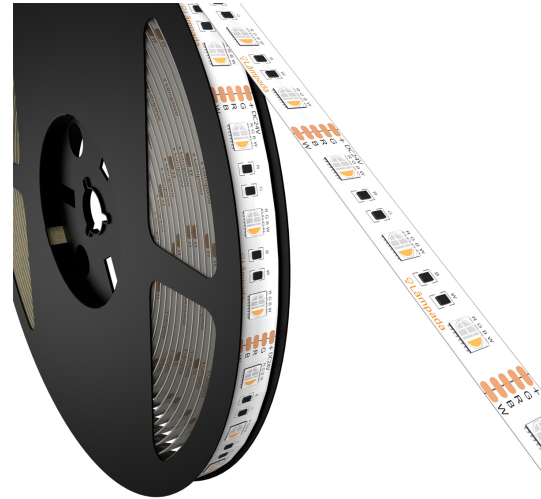

## NANO II 19.2W

Premium 24V RGBW Strip Lighting

The Nano Series is a premium LED strip equipped with an industry-leading 24V Epistar SMD LEDs, and nano spray-coated for longevity. Perfect for use indoors and outdoor undercover areas.

### Specifications

Lumens	1920 lm
LED's Per M	60
System Power	19.2 W/Metre
Input Voltage	24VDC
Driver	Not Included
Efficacy	100 lm/W
SMD Brand	EPISTAR
PCB	Double thickness
Beam Angle	120°
CRI	> 80
Lifetime	> 50,000 hours
Ingress Protection	IP44
Dimmable	Yes
Cut Length	100mm
System Power	10 Metre Run
Warranty	5 Years**

Must be used with a suitable 24V DC LED Driver.  
Must be installed on aluminium, or warranty void.

### Dimensions