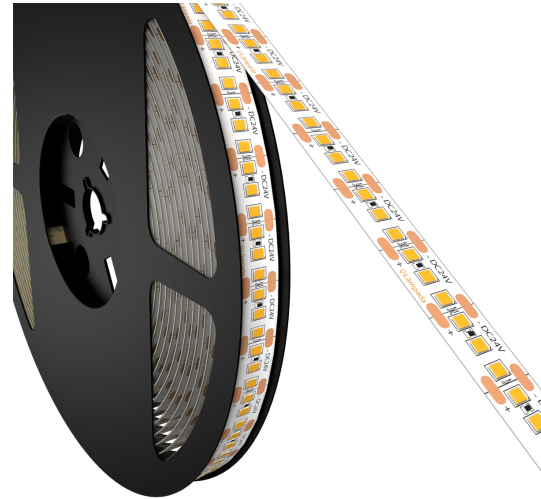

## NANO II 24W

Premium 24V LED Strip Light

The Nano Series is a premium LED strip equipped with an industry-leading 24V Epistar SMD LEDs, and nano spray-coated for longevity. Perfect for use indoors and outdoor undercover areas.

### Specifications

Lumens	2400 lm
LED's Per M	240
System Power	24 W/Metre
Input Voltage	24VDC
Driver	Not Included
Efficacy	100 lm/W
SMD Brand	EPISTAR
PCB	Double thickness
Beam Angle	120°
CRI	> 80
Lifetime	> 50,000 hours
Ingress Protection	IP44
Dimmable	Yes
Cut Length	25mm
Max Length	10 Metre Run
Warranty	5 Years**

### Dimensions