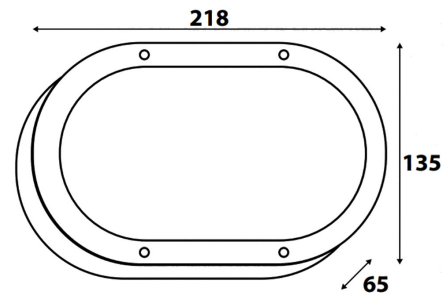

OVALAI

Decorative Outdoor LED Wall Light

The Ovalai Outdoor LED Wall Light is made from a corrosion-resistant aluminium frame available in either a powder-coated black or white finish.

Specifications

System Power	7W SMD
Lumen Output	340lm
Dimmable	Yes
Colour Temperature	3000K Warm White
CRI Rating	> 80
Voltage Input	220-240VAC @ 50/60Hz
Ingress Rating	IP54
Warranty	3 years

Dimensions

Options & Accessories

White

Black

Order Code Colour Finish

LA30

326 Black

327 White