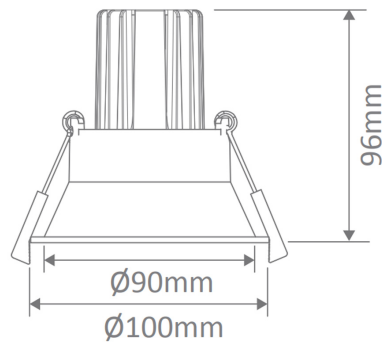

Dimensions

Cutout: \varnothing 90-92mm

Options & Accessories

White

Black

15° Lens

24° Lens

36° Lens