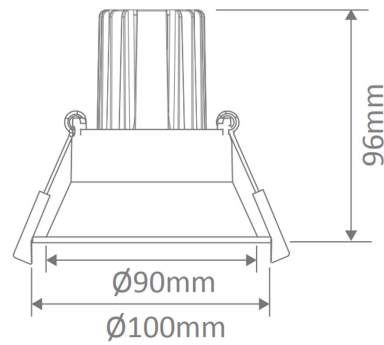

Specifications

System Power	13W
Voltage Input	220-240VAC @ 50/60Hz
Light Source	CREE LED COB
CRI Rating	> 90
Driver	External
Lifetime	50,000 hours
Colour Temperature	2700K 3000K 4000K 5000K 5700K
Lumen Output	965lm 975lm 1050lm 1092lm 1160lm
Cutout	90mm
Ingress Rating	IP44
IC Rating	Non-IC
Warranty	7 Years

Dimensions

Cutout: \varnothing 90-92mm

Options & Accessories

White

Black

15° Lens

24° Lens

36° Lens