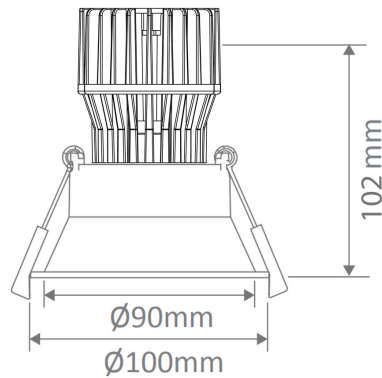

## PREMIO RG90

17W LED Downlight

The Lampada 17W LED Downlight is the upgraded version of Lampada's original best-selling downlight; now featuring an improved low-glare gimble frame design for the ultimate level of control.

### Dimensions

Cutout:  $\varnothing$ 90-92mm

### Options & Accessories

White

Black

15° Lens

24° Lens

36° Lens

60° Lens