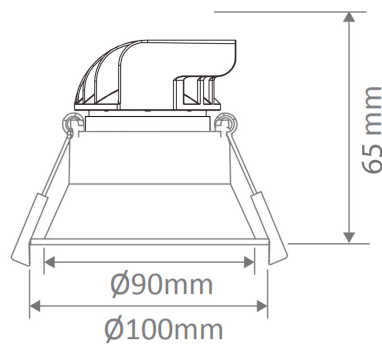

Dimensions

Cutout: \varnothing 90-92mm

Options & Accessories

White

Black

15° Lens

24° Lens

36° Lens