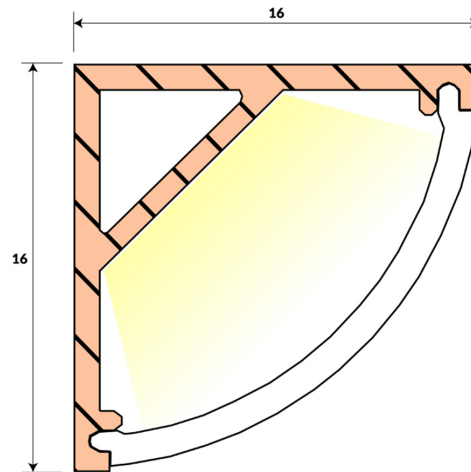

Dimensions

Order Code	Finish
LA6000	
	7 Aluminium
	8 Black