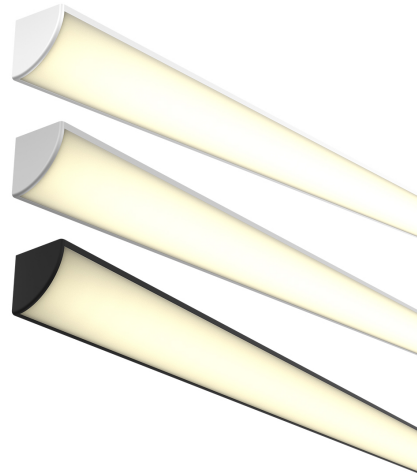

## PROFILLIO C1

Corner Round Diffused Aluminium Profile

The Profillio C1 Aluminium Profile is made to suit the Lampada strip light range, providing a linear output and the ability to surface mount in most wall or ceiling applications.

### Specifications

Installation	Wall or Ceiling Mounted
Material	6063 Extruded Aluminium
Diffuser	Opal/Frost PMMA
Inclusions	End Caps
Warranty	3 Years**

\*\*Profile not to be used in outdoor applications  
Profile sold per metre but supplied in max 3 metre lengths

### Dimensions

Order Code	Finish
LA6000	
	<b>7</b> Aluminium
	<b>8</b> Black