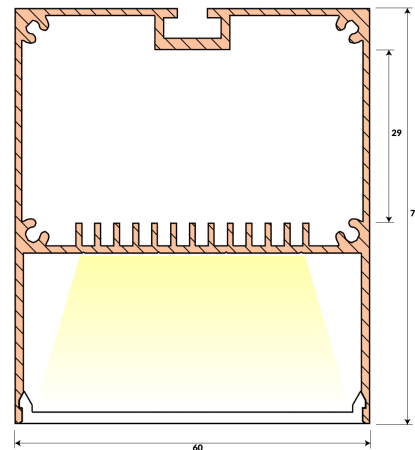

PROFILLIO L4

Custom LED Profile

The Profillio L4 is a custom made profile that is suitable in both commercial and residential applications for either feature or task lighting

Specifications

Input Voltage	220-240VAC @ 50/60Hz
Driver	Included
Efficacy	100 lm/W
SMD Brand	EPISTAR
Application	Surface Mount / Suspended
Material	6063 Extruded Aluminium
Diffuser	Opal/Frost PMMA
CRI	> 80
Lifetime	> 50,000 hours
Dimmable	Optional
Cut Length	25mm
Warranty	3 Years**

**Profile not to be used in outdoor applications
Custom cuts up to 3 metres but sold per metre

Dimensions

Options & Accessories

White Finish

Aluminium Finish

Black Finish

Suspension Kit

Order Code	Finish	Wattage	Colour Temperature	Driver Type
PROFILLIOL4				
	AL Aluminium	192 19.2W/M	WW 3000K Warm White	N NON Dimmable
	BK Black	288 28.8W/M	CW 4000K Cool White	T TRIAC Dimmable
	WH White	480 48.0W/M		D DALI Dimmable