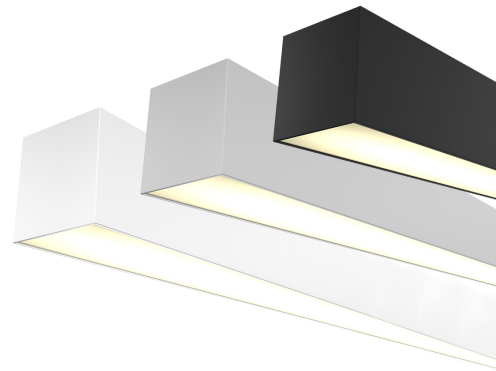

PROFILLIO L4

Custom LED Profile

The Profillio L4 is a custom made profile that is suitable in both commercial and residential applications for either feature or task lighting

Specifications

Input Voltage	220-240VAC @ 50/60Hz
Driver	Included
Efficacy	100 lm/W
SMD Brand	EPISTAR
Application	Surface Mount / Suspended
Material	6063 Extruded Aluminium
Diffuser	Opal/Frost PMMA
CRI	> 80
Lifetime	> 50,000 hours
Dimmable	Optional
Cut Length	25mm
Warranty	3 Years**

**Profile not to be used in outdoor applications
Custom cuts up to 3 metres but sold per metre

Dimensions

Options & Accessories

White Finish

Aluminium Finish

Black Finish

Suspension Kit

Order Code	Finish	Wattage	Colour Temperature	Driver Type
PROFILLIOL4				
	AL Aluminium	192 19.2W/M	WW 3000K Warm White	N NON Dimmable
	BK Black	288 28.8W/M	CW 4000K Cool White	T TRIAC Dimmable
	WH White	480 48.0W/M		D DALI Dimmable