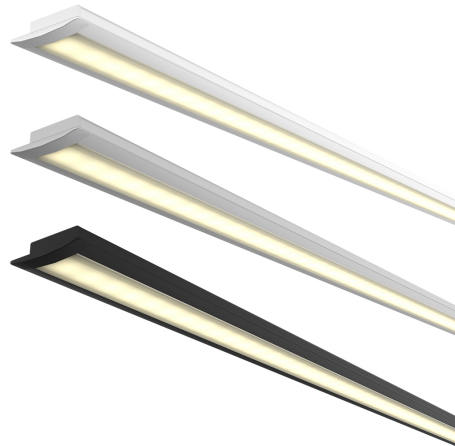

PROFILLIO R1

Recessed Diffused Aluminium Profile

The Profillio R1 Aluminium Profile is made to suit the Lampada strip light range, providing a linear output and the ability to recess in almost any wall or ceiling applications.

Specifications

Installation	Recessed
Material	6063 Extruded Aluminium
Diffuser	Opal/Frost PMMA
Inclusions	End Caps
Warranty	3 Years**

**Profile not to be used in outdoor applications
Profile sold per metre but supplied in max 3 metre lengths

Dimensions

Order Code	Finish
LA6000	
	1 Aluminium
	2 Black
	3 White