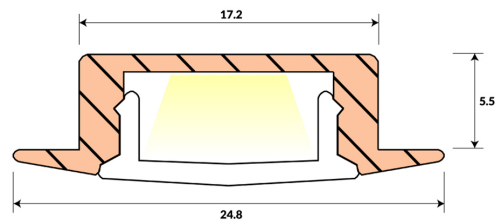

Order Code	Finish
LA6000	
	1 Aluminium
	2 Black
	3 White