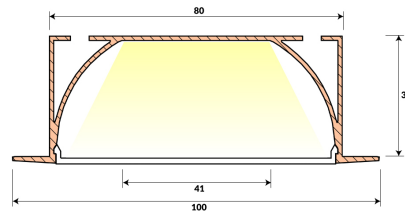

Order Code	Finish	Wattage	Colour Temperature	Driver Type
PROFILLIOR2				
	AL Aluminium	192 19.2W	WW 3000K Warm White	N NON Dimmable
	BK Black	288 28.8W	CW 4000K Cool White	T TRIAC Dimmable
	WH White	480 48.0W	RGBWW RGB + 3000K Warm White	D DALI Dimmable
		768 76.8W	RGBCW RGB + 4000K Cool White	
			RGBDL RGB + 5000K Daylight