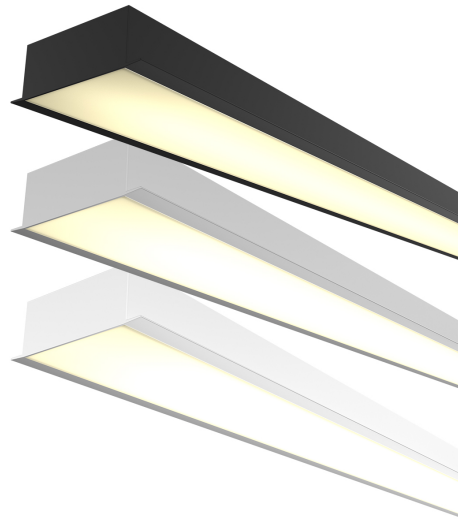

PROFILLIO R2

Recessed Diffused Aluminium Profile

The Profillio R2 Aluminium Profile is made to suit the Lampada strip light range, providing a linear output and the ability to recess in almost any wall or ceiling applications.

Specifications

Input Voltage	220-24VAC @ 50/60Hz
Driver	External
Efficacy	100 lm/W
SMD Brand	EPISTAR
Installation	Recessed
Material	6063 Extruded Aluminium
Diffuser	Opal/Frost PMMA
Inclusions	End Caps
CRI	> 80
Lifetime	> 50,000 hours
Dimmable	Optional
Cut Length	25mm
Warranty	3 Years**

**Profile not to be used in outdoor applications
Custom cuts up to 3 metres but sold per metre

Dimensions