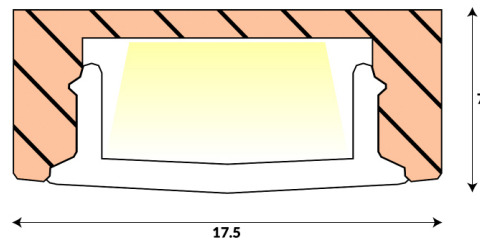

Order Code	Finish
LA6000	
	4 Aluminium
	5 Black
	6 White