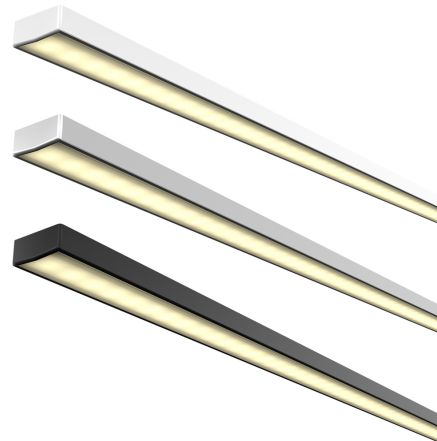

## PROFILLIO SM1

Surface Mount Diffused Aluminium Profile

The Profillio SM1 Aluminium Profile is made to suit the Lampada strip light range, providing a linear output and the ability to mount in almost any wall or ceiling applications.

### Specifications

Installation	Wall or Ceiling Mounted
Material	6063 Extruded Aluminium
Diffuser	Opal/Frost PMMA
Inclusions	End Caps
Warranty	3 Years**

\*\*Profile not to be used in outdoor applications  
Profile sold per metre but supplied in max 3 metre lengths

### Dimensions

Order Code	Finish
LA6000	
	4 Aluminium
	5 Black
	6 White