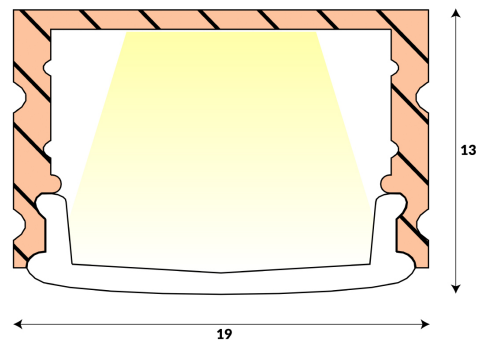

PROFILLIO SM2

Surface Mount Diffused Aluminium Profile

The Profillio SM2 Aluminium Profile is made to suit the Lampada strip light range, providing a linear output and the ability to mount in most wall or ceiling applications.

Specifications

| | |
|--------------|-------------------------|
| Installation | Wall or Ceiling Mounted |
| Material | 6063 Extruded Aluminium |
| Diffuser | Opal/Frost PMMA |
| Inclusions | End Caps |
| Warranty | 3 Years** |

**Profile not to be used in outdoor applications
Profile sold per metre but supplied in max 3 metre lengths

Dimensions

| Order Code | Finish |
|------------|---|
| LA6005 |  |
| | 0 Aluminium |
| | 1 Black |