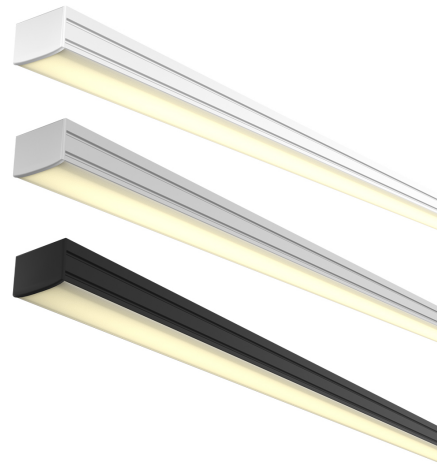

PROFILLIO SM2

Surface Mount Diffused Aluminium Profile

The Profillio SM2 Aluminium Profile is made to suit the Lampada strip light range, providing a linear output and the ability to mount in most wall or ceiling applications.

Specifications

| | |
|--------------|-------------------------|
| Installation | Wall or Ceiling Mounted |
| Material | 6063 Extruded Aluminium |
| Diffuser | Opal/Frost PMMA |
| Inclusions | End Caps |
| Warranty | 3 Years** |

**Profile not to be used in outdoor applications
Profile sold per metre but supplied in max 3 metre lengths

Dimensions

| Order Code | Finish |
|------------|---|
| LA6005 |  |
| | 0 Aluminium |
| | 1 Black |