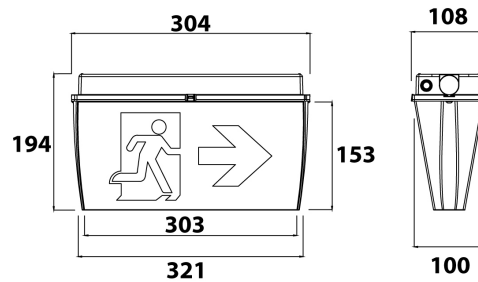

## PROTECTOR

Surface Mounted Emergency Exit Sign

The Protector LED Emergency Exit Sign is a general purpose, double-sided interior ceiling or wall mounted sign for use at doorway, stairways and corridors and intersection on an emergency escape route.

### Specifications

Input Voltage	220-240VAC @ 50/60Hz
Emergency Classification	C0:D2.5, C90:D2
Viewing Distance	24 Metres
Mounting Location	Wall / Ceiling
LED Power	3W
System Power	3W
Operation mode	Maintained
Dimmable	No
Warranty	3 Year Warranty
Ingress Rating	IP65
Battery Type	LiFePO4

### Dimensions