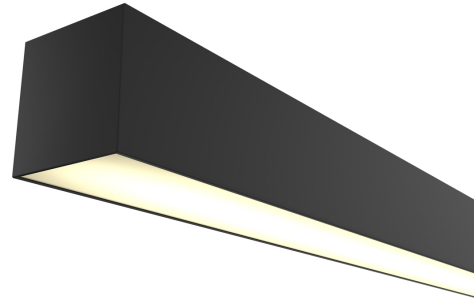

PROFILLIO L2

Diffused Aluminium Profile

The Profillio Aluminium Profile is made to suit the Lampada strip light range, providing a linear output and a clean surface mounted or suspended Finish.

Specifications

Installation	Surface Mount
Material	6063 Extruded Aluminium
Diffuser	Opal/Frost PMMA
Inclusions	End Caps
Warranty	3 Years**

**Profile not to be used in outdoor applications
Custom cuts up to 3 metres but sold per metre

Dimensions

Order Code	Finish
LA6007	
	1 Aluminium
	2 Black
	3 White

Read more