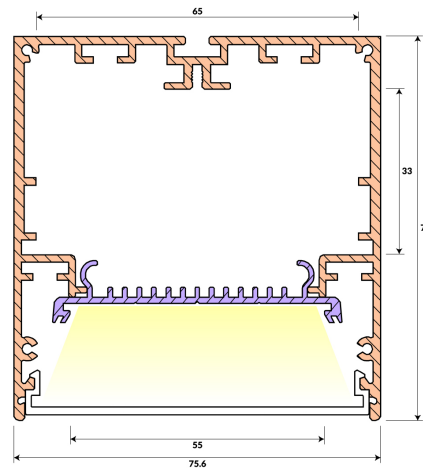

PROFILLIO L2

Diffused Aluminium Profile

The Profillio Aluminium Profile is made to suit the Lampada strip light range, providing a linear output and a clean surface mounted or suspended Finish.

Specifications

Installation	Surface Mount
Material	6063 Extruded Aluminium
Diffuser	Opal/Frost PMMA
Inclusions	End Caps
Warranty	3 Years**

**Profile not to be used in outdoor applications
Custom cuts up to 3 metres but sold per metre

Dimensions

Order Code	Finish
LA6007	
	1 Aluminium
	2 Black
	3 White

Read more