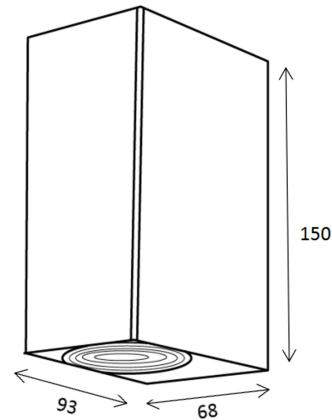

SANTARIO

Decorative Outdoor Wall Light

The Santario Outdoor Wall Light is made from a corrosion-resistant aluminium frame available in either a powder-coated black or white finish.

Specifications

Lamp Type	2x GU10
Max Wattage	2x 35W
Globes Included	No
Voltage Input	220-240VAC @ 50/60Hz
Ingress Rating	IP44
Warranty	3 years

Dimensions

Options & Accessories

White

Black

Order Code	Colour Finish
LA30	
112	Black
113	White

Read more