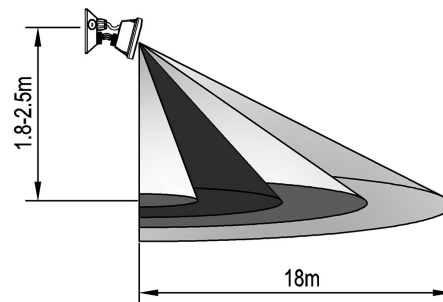

### Specifications

Max LED Wattage	1000W
Max Hallogen Wattage	2000W
Ingress Rating	IP66
Sensor Type	Passive Infrared
Detection Angle	120°
Voltage Input	220-240VAC @ 50/60Hz
Warranty	2 Years
Detection Range	Up to 18M
Manual Override Function	Yes, When Switched Twice

### Dimensions