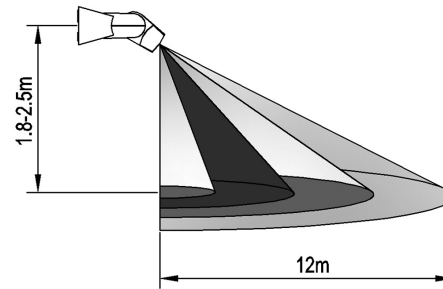

### Specifications

Max LED Wattage	1200W
Max Hallogen Wattage	3000W
Ingress Rating	IP65
Beam Angle	180°
Input Voltage	220-240VAC @ 50/60Hz
Warranty	2 Years
Detecion Range	Up To 12M
Manual Override Function	Yes, When Switched Twice

### Dimensions