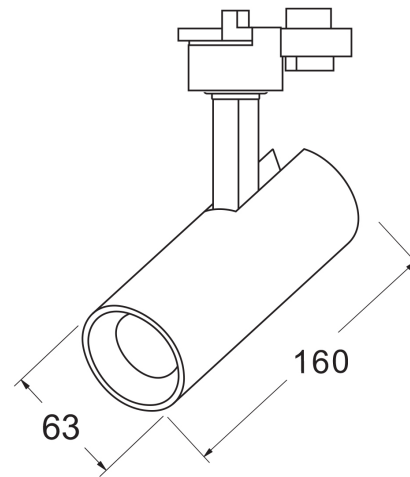

## SOLEI 15W

LED 3-Wire Track Light

The Solei 15W LED Track Light is the perfect lighting solution for demanding and changing environments such as shops, showrooms, public buildings and galleries.

### Specifications

Power	15W
Colour Temperature	3000K   4000K   5000K
Lumen Output	650lm   1000lm   650lm
CRI	> 90
Beam Angle	40°
Vertical Axis	90°
Horizontal Axis	355°
Input Voltage	240VAC @ 50/60Hz
Warranty	3 Years Replacement

### Dimensions