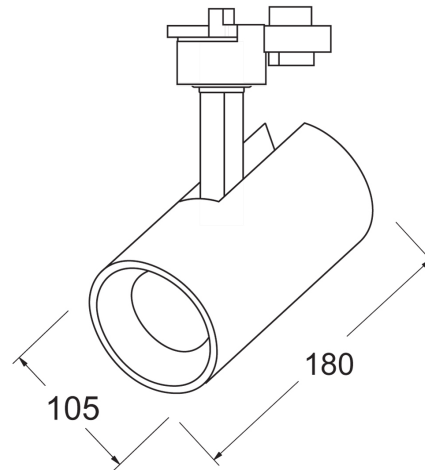

## SOLEI 35W

LED 3-Wire Track Light

The Solei 35W LED Track Light is the perfect lighting solution for demanding and changing environments such as shops, showrooms, public buildings and galleries.

### Specifications

Power	35W
Colour Temperature	3000K   4000K   5000K
Lumen Output	2650lm   2800lm   2650lm
CRI	> 90
Beam Angle	40°
Vertical Axis	90°
Horizontal Axis	355°
Input Voltage	240VAC @ 50/60Hz
Warranty	3 Years Replacement

### Dimensions